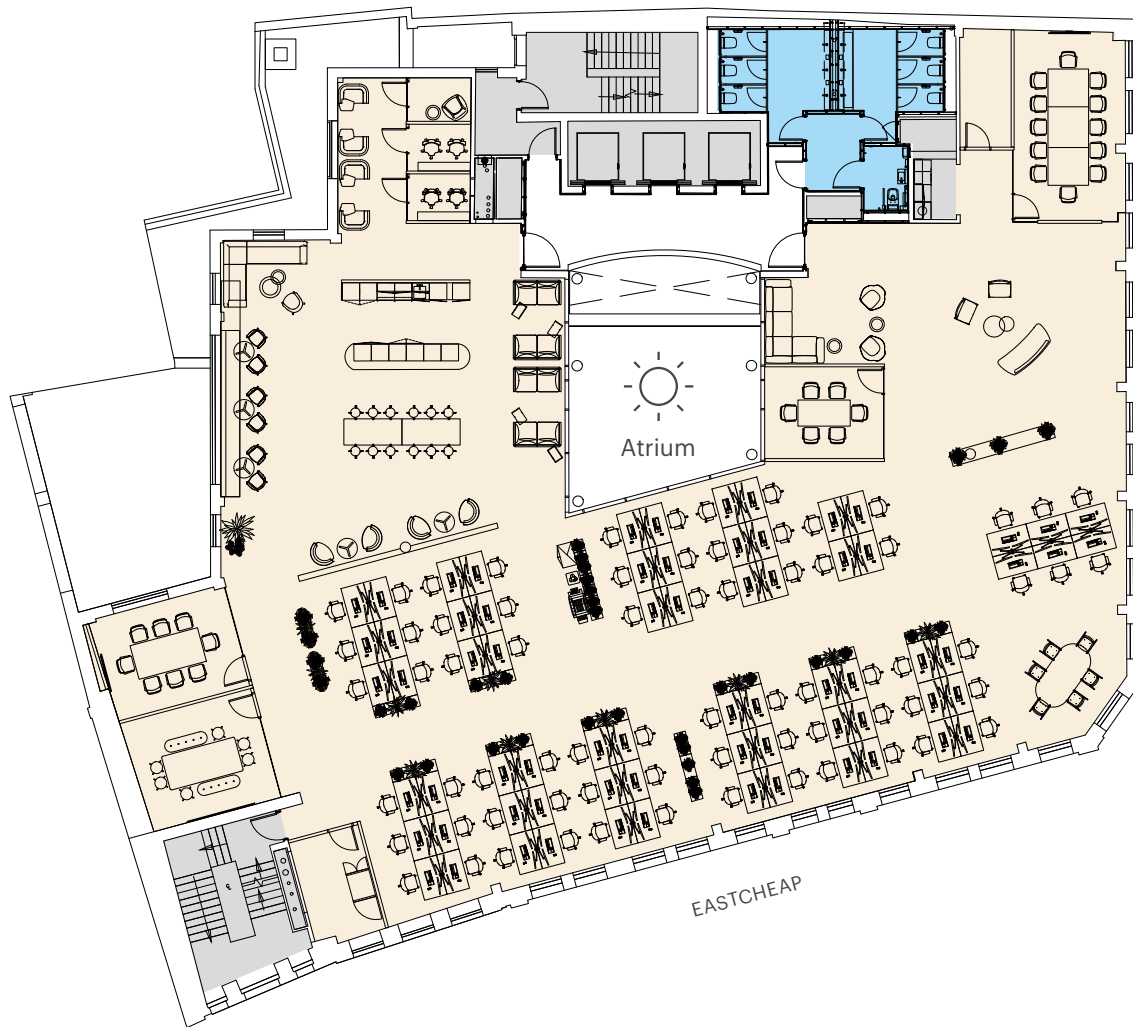

# First Floor

7,256 sq ft / 674.1 sq m

Open plan workstations	70
6 Person meeting room	01
8 Person meeting room	01
10 Person meeting room	01
12 Person meeting room	01
Quiet rooms	03
Breakout areas	01
Kitchen	01
<b>Total occupancy</b>	<b>70</b>

- Office
- WCs
- Core

Plans not to scale.  
For indicative purposes only